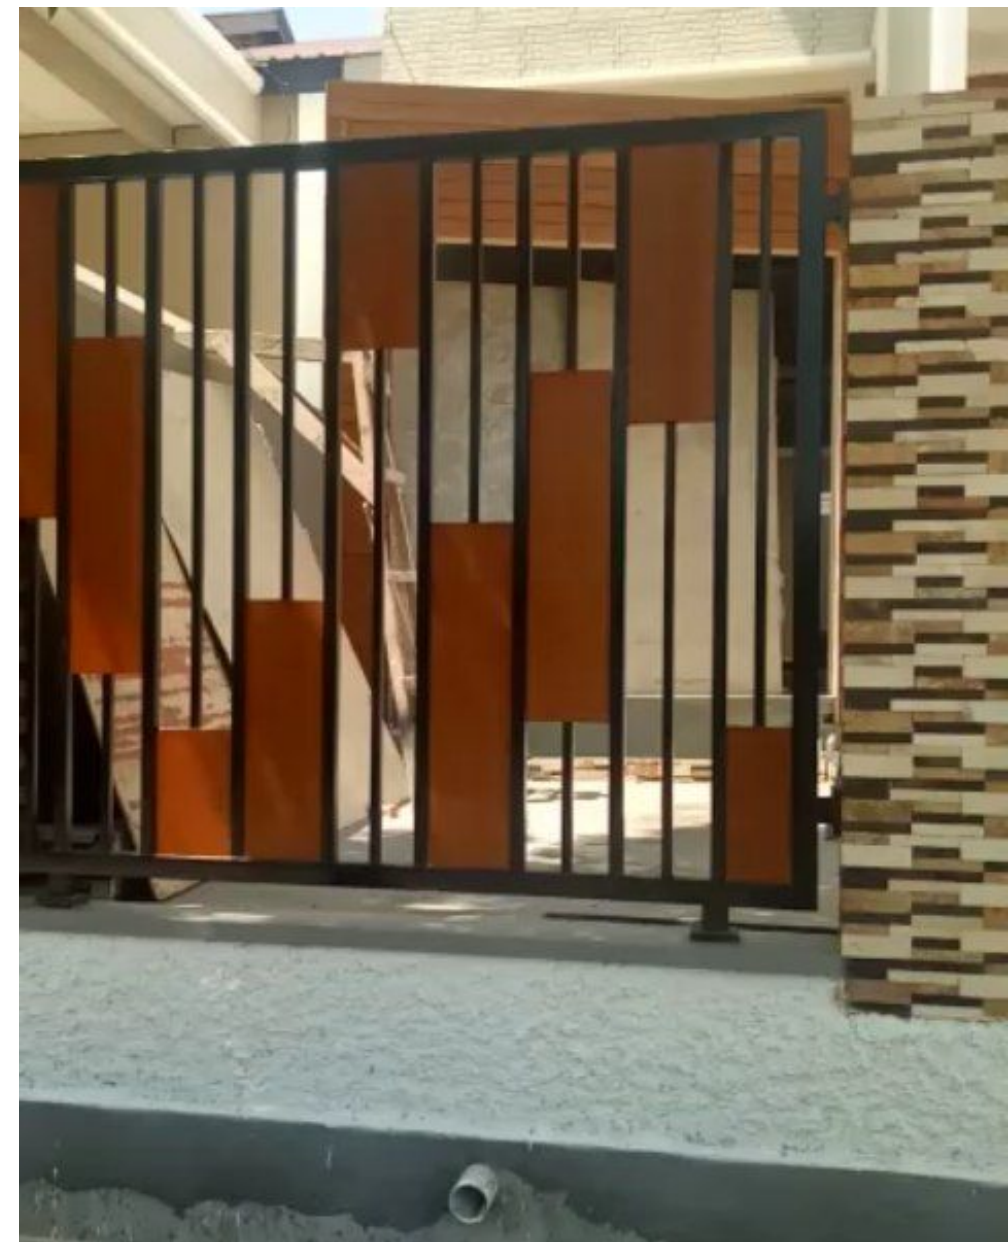

TPI SIDINGS

TPI board is eco friendly, light weight and high durable fiber board. It is fixed directly to wall. It is manufactured with autoclave technology to compress high quality TPI Portland cement with natural fibers. It is suitable for construction and decorative applications. As it is high resistant, it can be used for both exterior and interior. INTERIOR AND EXTERIOR WALL PANEL offers classic texture of grain and wood that responds to backer board and gate.

Convenient with screw system either directly on brick wall or on laths to create different patterns upon imagination.

- *Modern design which help create dimensions to the wall*
- *Save time and reduce cost*
- *Similar effect to combination of natural wood in different sizes*
- *Applicable to interior and exterior*

***GIVE ANY STRUCTURE A MODERN
AND CLASSIC APPEARANCE.***

A great option for decorating walls.

***WALL PANEL SIDINGS** are unique with its continuous grooving line suitable for modern design to achieve a luxury appearance.*

SIDINGS

Effetively turns a flat wall into an elegantly dimensional.

GATE

Ever trendy wood look gate designs

SHERA BOARD GATE

Gives any structure a modern and classic appearance

FANCY WOOD FINISH GATE
PLEASANTS THE ENTRANCE