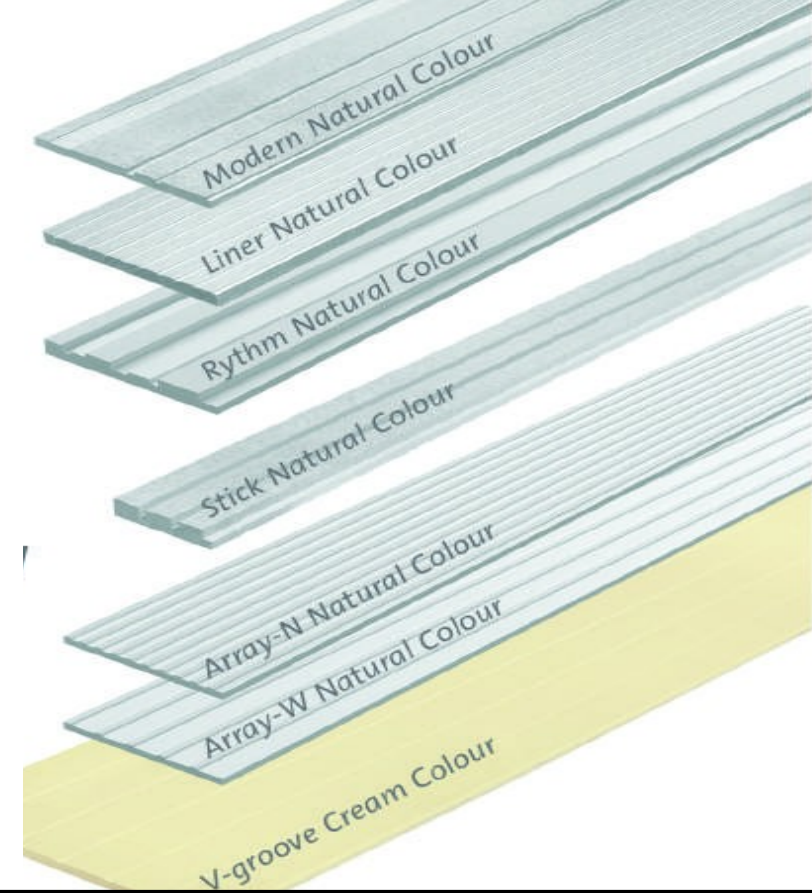

TPI SIDINGS

TPI board is eco friendly, light weight and high durable fiber board. It is fixed directly to wall. It is manufactured with autoclave technology to compress high quality TPI Portland cement with natural fibers. It is suitable for construction and decorative applications. As it is high resistant, it can be used for both exterior and interior. INTERIOR AND EXTERIOR WALL PANEL offers classic texture of grain and wood that responds to backer board and gate.

INTERIOR and EXTERIOR WALL PANELS are effective as it is

- **STRONG**
- **LONG LASTING**
- **NON SHRINKING**
- **FIRE RESISTANT**
- **NON – ASBESTOS**
- **HIGH HEAT AND HUMIDITY RESISTANT AND**
- **SAFE FROM TERMITES AND MOLD**

Series	Colour	Thickness (cm)	Width (cm)	Length (cm)	Weight (kg/piece)	Piece/m ²	Cross section
Modern	Natural	1.6	20	150	5.7	3.33	
Liner	Natural	1.1	15	305	6.4	2.18	
Rythm	Natural	1.6	20	150	4.9	3.30	
Stick	Natural	2.5	10	305	8.2	3.27	
Array-N	Natural	1.1	20	150	3.8	3.33	
Array-W	Natural	1.1	20	150	3.6	3.33	
V-groove	Cream	1.1	30.5	305	12.8	1.07	

***GIVE ANY STRUCTURE A MODERN
AND CLASSIC APPEARANCE.***

A great option for decorating walls.

***WALL PANEL SIDINGS** are unique with its continuous grooving line suitable for modern design to achieve a luxury appearance.*